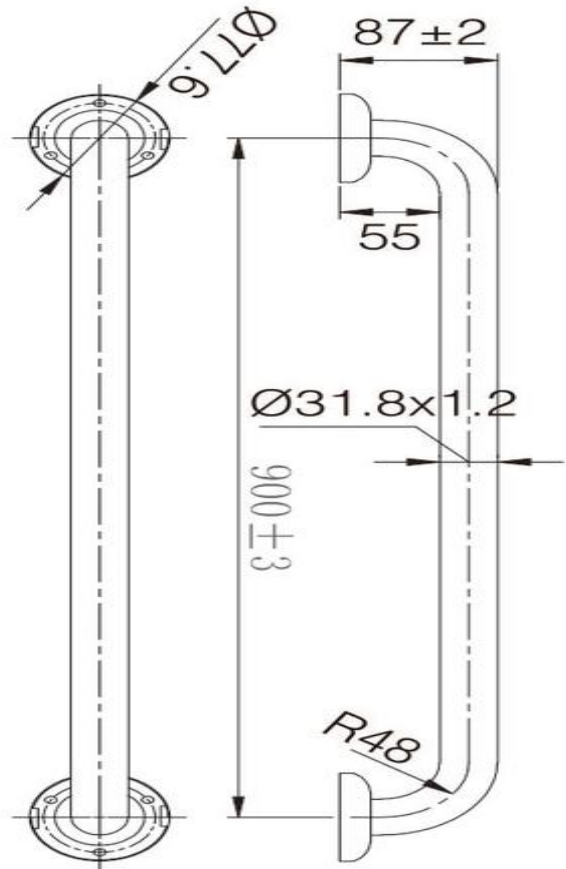

MOBI CARE 900 STRAIGHT GRAB RAIL

Stainless Steel
TP GRAB90

Matte Black
TP GRAB90 MK

SPECIFICATIONS

Available in Stainless Steel or Matte Black Finish

304 Grade Stainless Steel

Complies with AS1428.1 requirements